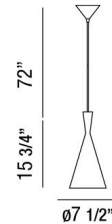

Description

Bronx Pendant comes in Brushed Aluminum/White finish or White/White finish. One 60 watt max 120 volt A19 type Medium base bulb is required, but not included. 7.5 inch width x 15.75 inch height. 72 inch cord included.

Shown in brushed aluminum / white

Specifications

COLOR	White
BODY FINISH	Brushed Aluminum
WATTAGE	43W
DIMMER	Standard 120V
DIMENSIONS	7.5"W x 15.75"H
BULB NOT INCLUDED	1 x A19/Medium (E26)/43W/120V Incandescent
COUNTRY OF ORIGIN	China