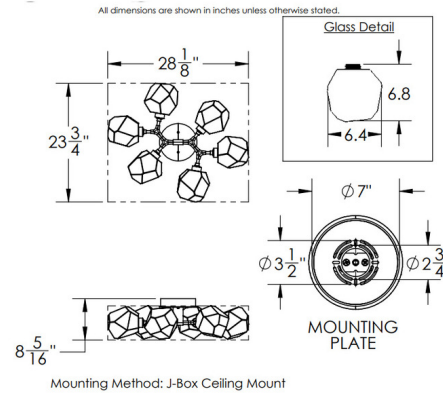

### Specifications

COLOR	Clear
BODY FINISH	Matte Black
WATTAGE	18W
DIMMER	Low Voltage Electronic
DIMENSIONS	28.125"W x 8.4"H x 23.75"D
INTEGRATED LED MODULE	6 x LED/3W/120V LED