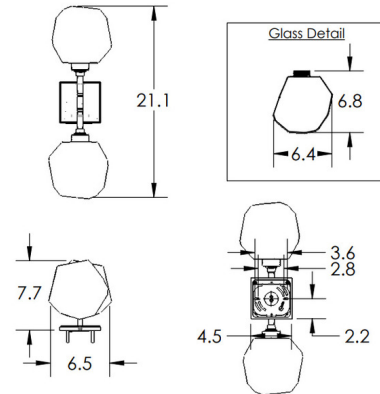

Shown in matte black / smoke

Mounting Method: J-Box Wall Mount

CLICK TO VIEW PRODUCT

Notes: