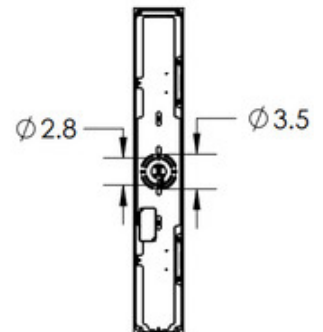

Available with 2700K or 3000K color temperature options.

Shown in: Beige Silver / Clear Cast Glass

SHADE COLOR	Clear Cast Glass
BODY FINISH	Beige Silver
WATTAGE	10.4W
DIMMER	Low Voltage Electronic
DIMENSIONS	5"W x 33.1"H x 2.4"D
INTEGRATED LED MODULE	
LAMP	2 x LED/5.2W/120V LED

Technical Information

LUMINOUS FLUX	680 lumens
LUMENS/WATT	130.77
LAMP COLOR	3000K
COLOR RENDERING	93 CRI

SPEC # HMR1073285

All dimensions are shown in inches unless otherwise stated.

COMPANY	PROJECT	FIXTURE TYPE	APPROVED BY	DATE