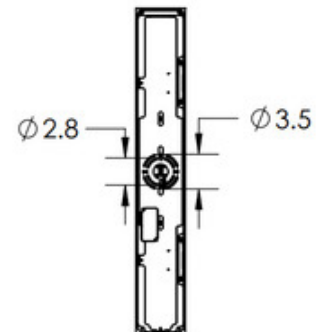

Available with 2700K or 3000K color temperature options.

Shown in: Beige Silver / Clear Cast Glass

SHADE COLOR	Clear Cast Glass
BODY FINISH	Beige Silver
WATTAGE	10.4W
DIMMER	Low Voltage Electronic
DIMENSIONS	5"W x 33.1"H x 2.4"D
INTEGRATED LED MODULE	
LAMP	2 x LED/5.2W/120V LED

Technical Information

LUMINOUS FLUX	680 lumens
LUMENS/WATT	130.77
LAMP COLOR	3000K
COLOR RENDERING	93 CRI

SPEC # HMR1073285

All dimensions are shown in inches unless otherwise stated.

COMPANY

PROJECT

FIXTURE TYPE