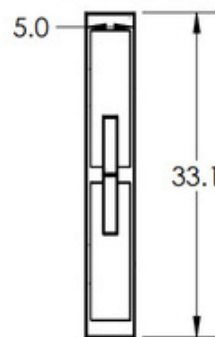

Available with 2700K or 3000K color temperature options.

Shown in: Beige Silver / Clear Cast Glass

SHADE COLOR	Clear Cast Glass
BODY FINISH	Beige Silver
WATTAGE	10.4W
DIMMER	Low Voltage Electronic
DIMENSIONS	5"W x 33.1"H x 2.4"D
INTEGRATED LED MODULE	
LAMP	2 x LED/5.2W/120V LED

Technical Information

LUMINOUS FLUX	680 lumens
LUMENS/WATT	130.77
LAMP COLOR	3000K
COLOR RENDERING	93 CRI

SPEC # HMR1073285

All dimensions are shown in inches unless otherwise stated.

COMPANY	PROJECT	FIXTURE TYPE	APPROVED BY	DATE