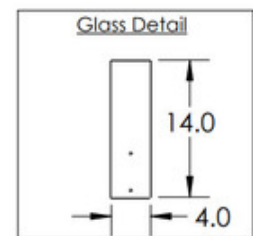

COMPANY

PROJECT

FIXTURE TYPE

APPROVED BY

DATE