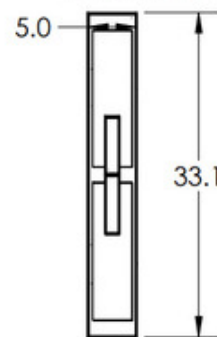

Available with 2700K or 3000K color temperature options.

Shown in: Beige Silver / Clear Cast Glass

SHADE COLOR	Clear Cast Glass
BODY FINISH	Beige Silver
WATTAGE	10.4W
DIMMER	Low Voltage Electronic
DIMENSIONS	5"W x 33.1"H x 2.4"D
INTEGRATED LED MODULE	
LAMP	2 x LED/5.2W/120V LED

Technical Information

LUMINOUS FLUX	680 lumens
LUMENS/WATT	130.77
LAMP COLOR	3000K
COLOR RENDERING	93 CRI

SPEC # HMR1073285

All dimensions are shown in inches unless otherwise stated.

COMPANY

PROJECT

FIXTURE TYPE