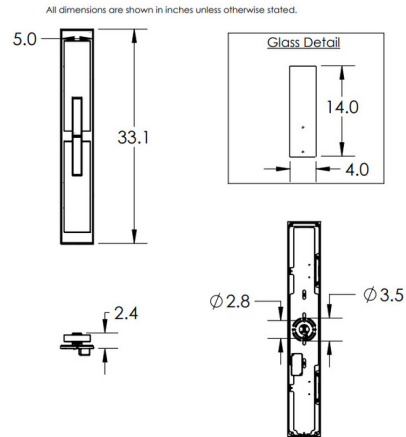

Lightology

lightology.com
866-954-4489
07-06-26

Project: _____
Company: _____
Location: _____ Fixture Type: _____
SPEC #: **HMR1073285**
Approved On: _____ Approved By: _____

Glacier Double Wall Sconce By Hammerton Studio

Description

The Glacier Double Wall Sconce asks the question, is it ice or diamonds, you decide. Floating panels of glass, with beautifully finished metal details, adds a modern minimalism to your interior space.

Specifications

COLOR	Clear Cast Glass
BODY FINISH	Beige Silver
WATTAGE	10.4W
DIMMER	Low Voltage Electronic
DIMENSIONS	5"W x 33.1"H x 2.4"D
INTEGRATED LED MODULE	2 x LED/5.2W/120V LED

Technical Information

COLOR RENDERING	93 CRI
LAMP COLOR	3000K
LUMENS/WATT	130.77
LUMINOUS FLUX	680 lumens

CLICK TO VIEW PRODUCT

Notes: