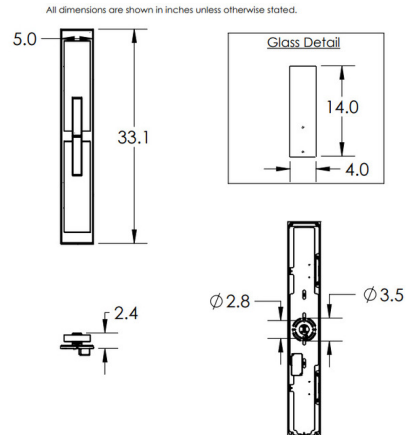

Lightology

lightology.com
866-954-4489
04-21-26

Project: _____

Company: _____

Location: _____ Fixture Type: _____

SPEC #: **HMR1073285**

Approved On: _____ Approved By: _____

Glacier Double Wall Sconce By Hammerton Studio

Description

The Glacier Double Wall Sconce asks the question, is it ice or diamonds, you decide. Floating panels of glass, with beautifully finished metal details, adds a modern minimalism to your interior space.

Specifications

COLOR . . . . . Clear Cast Glass
BODY FINISH . . . . . Beige Silver
WATTAGE 10.4W
DIMMER . . . . . Low Voltage Electronic
DIMENSIONS . . . . . 5"W x 33.1"H x 2.4"D
INTEGRATED LED MODULE . . . . . 2 x LED/5.2W/120V LED

Technical Information

COLOR RENDERING . . . . . 93 CRI
LAMP COLOR 3000K
LUMENS/WATT 130.77
LUMINOUS FLUX . . . . . 680 lumens

CLICK TO VIEW PRODUCT

Notes: