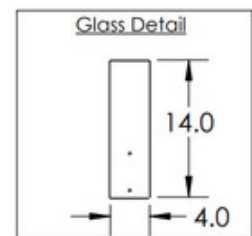

BRAND

Hammerton Studio

DESCRIPTION

The Glacier Double Wall Sconce asks the question, is it ice or diamonds, you decide. Floating panels of glass with beautifully finished metal details, adds a modern minimalism to your interior space.

Available with 2700K or 3000K color temperature options.

Shown in: Beige Silver / Clear Cast Glass

SHADE COLOR	Clear Cast Glass
BODY FINISH	Beige Silver
WATTAGE	10.4W
DIMMER	Low Voltage Electronic
DIMENSIONS	5"W x 33.1"H x 2.4"D
INTEGRATED LED MODULE	
LAMP	2 x LED/5.2W/120V LED

Technical Information

LUMINOUS FLUX	680 lumens
LUMENS/WATT	130.77
LAMP COLOR	3000K
COLOR RENDERING	93 CRI

SPEC # HMR1073285

All dimensions are shown in inches unless otherwise stated.

COMPANY	PROJECT	FIXTURE TYPE	APPROVED BY	DATE