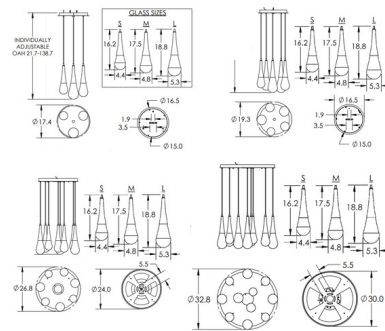

Description

The Raindrop Waterfall Round Multi Light Pendant captures the natural beauty of a perfect raindrop. This ethereal design fuses thick artisan blown glass with sculptural metal work. The result is an eye catching piece, wherever it is placed. Available in 3, 5, 8 and 11 lights with 2700K or 3000K color temperature options. Note: 8 Light and 11 Light options must mount directly to the building structure, weight is 70 pounds for 8 light and 100 pounds for 11 light.

Shown in flat bronze / clear

Specifications

COLOR Clear
 BODY FINISH Flat Bronze
 WATTAGE 15.9W
 DIMMER Low Voltage Electronic
 DIMENSIONS 17.4"W x 21.7"H
 INTEGRATED LED MODULE 3 x LED/5.3W/120V LED

Technical Information

PRODUCT DIMENSIONS Adjustable Cable Lengths: 120"
 COLOR RENDERING 93 CRI
 LAMP COLOR 3000K
 LUMENS/WATT 237.92
 LUMINOUS FLUX 1261 lumens

CLICK TO VIEW PRODUCT

Notes: