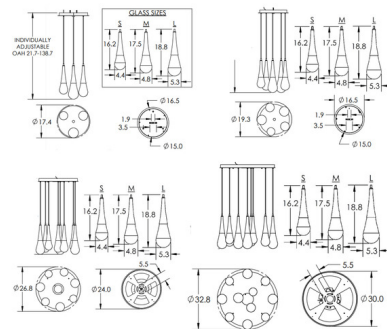

CLICK TO VIEW PRODUCT

Notes: