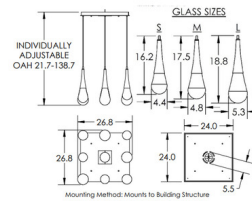

Shown in gunmetal / clear

CLICK TO VIEW PRODUCT

Notes: