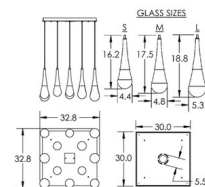

CLICK TO VIEW PRODUCT

Notes: