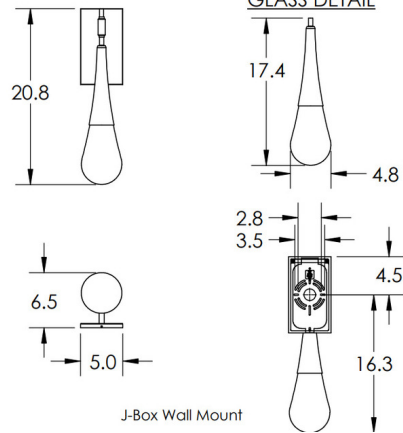

Shown in gilded brass / clear

CLICK TO VIEW PRODUCT

Notes: