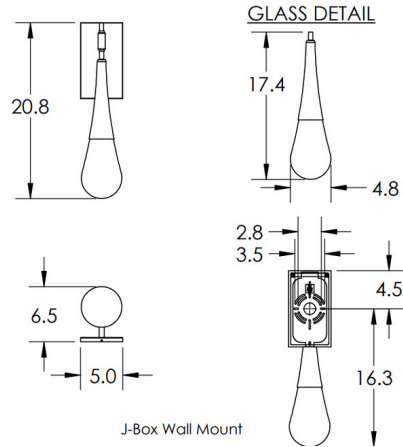

Shown in flat bronze / clear