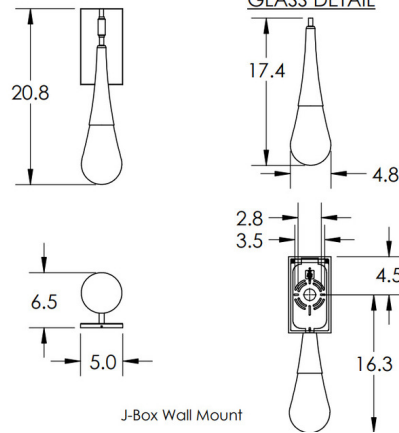

Shown in flat bronze / clear

CLICK TO VIEW PRODUCT

Notes: