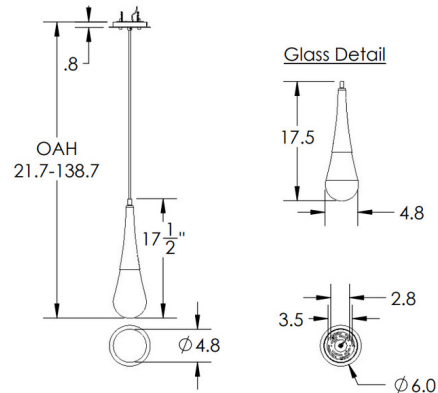

Lightology

lightology.com
866-954-4489
07-02-26

Project: _____

Company: _____

Location: _____ Fixture Type: _____

SPEC #: **HMR1073551**

Approved On: _____ Approved By: _____

Raindrop Pendant By Hammerton Studio

Description

The Raindrop Pendant captures the natural beauty of a perfect raindrop. This ethereal design fuses thick artisan blown glass with sculptural metal work. The result is an eye catching piece, wherever it is placed. Available with 2700K or 3000K color temperature options.

Specifications

COLOR . . . . . Clear
BODY FINISH . . . . . Matte Black
WATTAGE 6W
DIMMER . . . . . Low Voltage Electronic
DIMENSIONS . . . . . 4.8"W x 17.5"H
INTEGRATED LED MODULE . . . . . 1 x LED/6W/120V LED

Technical Information

PRODUCT DIMENSIONS . . . . . Min/Max Adj Overall Height: 21.7" - 138.7"
COLOR RENDERING . . . . . 93 CRI
LAMP COLOR 3000K
LUMENS/WATT 77.67
LUMINOUS FLUX . . . . . 466 lumens

Shown in matte black / clear

CLICK TO VIEW PRODUCT

Notes: