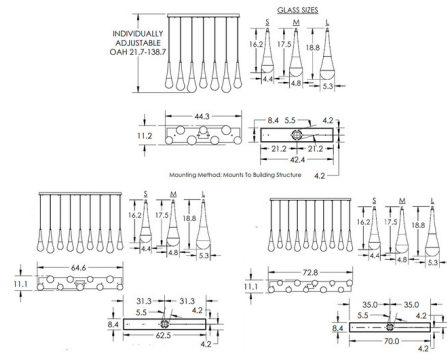

CLICK TO VIEW PRODUCT

Notes: