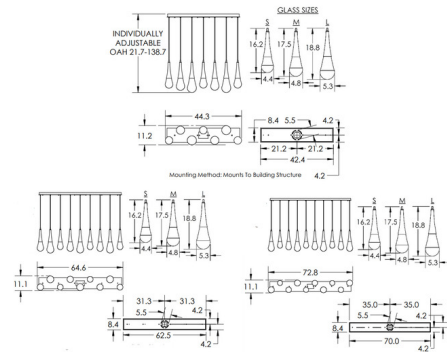

CLICK TO VIEW PRODUCT

Notes: