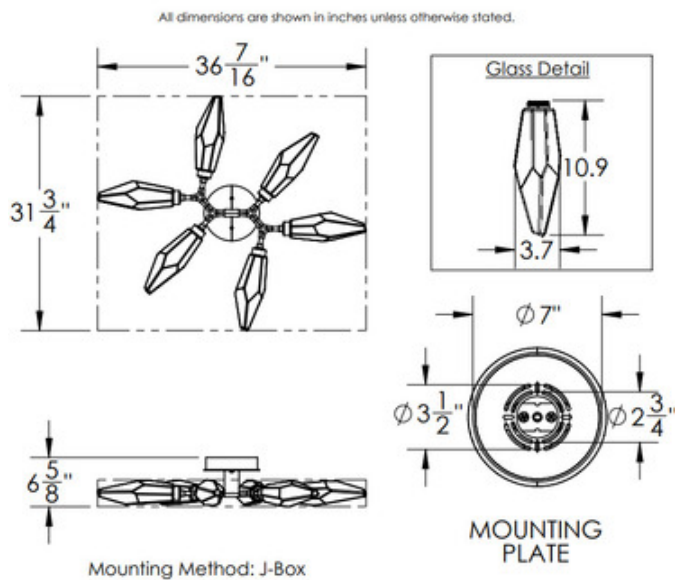

BRAND

Hammerton Studio

DESCRIPTION

The Rock Crystal Semi Flush Ceiling Light offers a balance of traditional and modern design by capturing the beauty of artisan blown glass and pairing it with an aluminum frame. Place this eye catching beauty where ever you want added glam. Available with 2700K and 3000K color temperature options.

Shown in: Gilded Brass / Chilled Bronze

SHADE COLOR	Chilled Bronze
BODY FINISH	Gilded Brass
WATTAGE	18W
DIMMER	Low Voltage Electronic
DIMENSIONS	36.4"W x 6.3"H x 31.8"D
INTEGRATED LED MODULE	
LAMP	6 x LED/3W/120V LED

Technical Information

LUMINOUS FLUX	1080 lumens
LUMENS/WATT	360.00
LAMP COLOR	3000K
COLOR RENDERING	93 CRI

SPEC # HMR1073623

COMPANY	PROJECT	FIXTURE TYPE	APPROVED BY	DATE