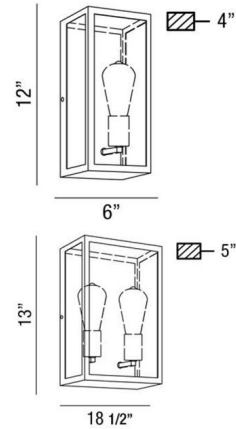

### Specifications

|                   |  |
|-------------------|--|
| COLOR             | Clear  |
| BODY FINISH       | Bronze                                       |
| WATTAGE           | 9W   |
| DIMMER            | Standard 120V                                |
| DIMENSIONS        | 6"W x 12"H x 4"D                             |
| BULB INCLUDED     | 1 x Edison ST-Shape/Medium (E26)/9W/120V LED |
| COUNTRY OF ORIGIN | China  |