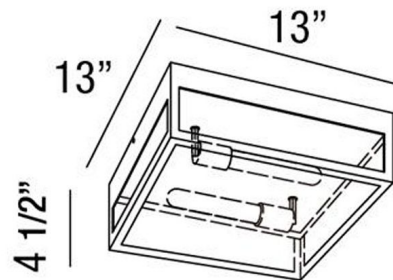

Description

Retto Ceiling Light features a bronze finish and clear glass shade. NOTE: This is a discontinued floor model and limited to quantity on hand.

Shown in bronze / clear

Specifications

COLOR	Clear
BODY FINISH	Bronze
WATTAGE	18W
DIMMER	Standard 120V
DIMENSIONS	13"W x 4.5"H x 13"D
BULB INCLUDED	2 x Edison Tube/Medium (E26)/9W/120V LED
COUNTRY OF ORIGIN	China