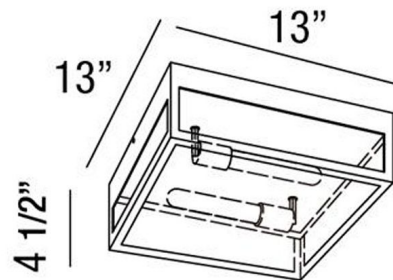

Description

Retto Ceiling Light features a bronze finish and clear glass shade. NOTE: This is a discontinued floor model and limited to quantity on hand.

Shown in bronze / clear

Specifications

COLOR Clear
BODY FINISH Bronze
WATTAGE 18W
DIMMER Standard 120V
DIMENSIONS 13"W x 4.5"H x 13"D
BULB INCLUDED 2 x Edison Tube/Medium (E26)/9W/120V LED
COUNTRY OF ORIGIN China