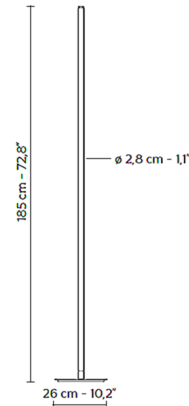

Shown in matte black / white

CLICK TO VIEW PRODUCT

Notes: