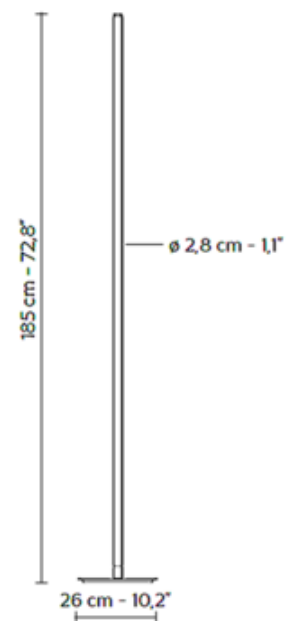

DESIGNER

Matteo Ugolini

BRAND

Karman

DESCRIPTION

The Accipicchio Floor Lamp offers a bold, contemporary design, perfect for making a statement in a contemporary interior. The stem of the lamp houses an integrated LED light source behind a white glass diffuser that projects light in all directions along the length of the lamp. The removable woodpecker statue attaches to the lamp to add a playful accent inspired by nature. Foot dimmer switch located on cord. Note: Woodpecker accessory sold separately.

Shown in: Matte Black / White

SHADE COLOR	White
BODY FINISH	Matte Black
WATTAGE	60W
DIMMER	Included
DIMENSIONS	10.2"W x 72.8"H
INTEGRATED LED MODULE	
LAMP	1 x LED/60W/120V LED

Technical Information

LUMINOUS FLUX	8000 lumens
LUMENS/WATT	133.33
LAMP COLOR	2700K
COLOR RENDERING	80 CRI

SPEC # KAR1073732

COMPANY

PROJECT

FIXTURE TYPE

APPROVED BY

DATE