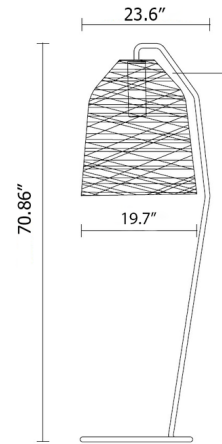

Lightology

lightology.com
866-954-4489
04-03-26

Project: _____

Company: _____

Location: _____ Fixture Type: _____

SPEC #: **KAR1073754**

Approved On: _____ Approved By: _____

Black Out Outdoor Floor Lamp By Karman

Description

Illuminate your outdoor gatherings in style with Black Out Outdoor Floor Lamp. The woven fiberglass shade directs light downwards, but also allows diffused light to escape through the sides for ambient illumination. The shade is supported by an angular stem with a circular base for a sleek, modern expression. Includes green neoprene cord with on/off switch.

Shown in matte white / white painted fiberglass

Specifications

| | |
|-------------------|-----------------------------------|
| COLOR | White Painted Fiberglass |
| BODY FINISH | Matte White |
| WATTAGE | 28W |
| DIMMER | N/A |
| DIMENSIONS | 23.6"W x 70.86"H x 19.7"D |
| BULB NOT INCLUDED | 1 x A19/Medium (E26)/28W/120V LED |
| COUNTRY OF ORIGIN | Italy |