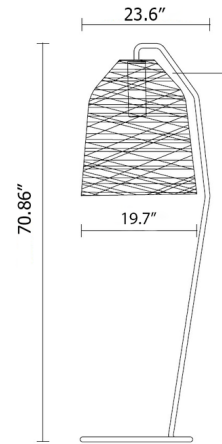

Shown in matte white / white painted fiberglass

Specifications

COLOR	White Painted Fiberglass
BODY FINISH	Matte White
WATTAGE	28W
DIMMER	N/A
DIMENSIONS	23.6"W x 70.86"H x 19.7"D
BULB NOT INCLUDED	1 x A19/Medium (E26)/28W/120V LED
COUNTRY OF ORIGIN	Italy

CLICK TO VIEW PRODUCT

Notes: