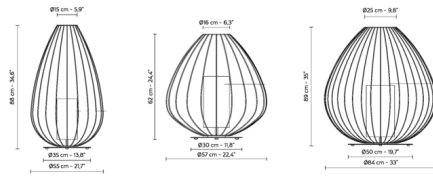

### Description

Inspired by the tradition of lanterns, the Cell Outdoor Floor / Table Lamp draws upon their silhouettes and spirit with a thin metal wire frame and an inner white methacrylate cylindrical diffuser. Cell's open design gives it a light and airy aesthetic that will elegantly complement any outdoor space. Includes 196.85 inch electrical cable.

### Specifications

COLOR . . . . . White  
BODY FINISH . . . . . Glossy Bronze  
WATTAGE . . . . . 10W  
DIMMER . . . . . N/A  
DIMENSIONS . . . . . 33"W x 35"H  
BULB NOT INCLUDED . . . . . 1 x A19/Medium (E26)/10W/120V LED