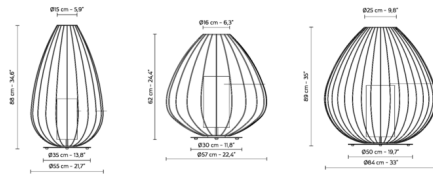

### Description

Inspired by the tradition of lanterns, the Cell Outdoor Floor / Table Lamp draws upon their silhouettes and spirit with a thin metal wire frame and an inner white methacrylate cylindrical diffuser. Cell's open design gives it a light and airy aesthetic that will elegantly complement any outdoor space. Includes 196.85 inch electrical cable.

### Specifications

COLOR	White
BODY FINISH	Glossy Bronze
WATTAGE	10W
DIMMER	N/A
DIMENSIONS	33"W x 35"H
BULB NOT INCLUDED	1 x A19/Medium (E26)/10W/120V LED

CLICK TO VIEW PRODUCT

Notes: