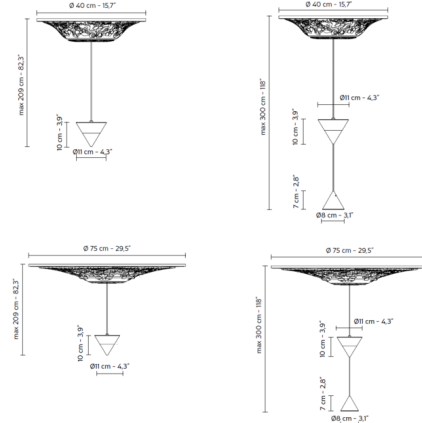

Lightology

lightology.com
866-954-4489
04-22-26

Project: _____

Company: _____

Location: _____ Fixture Type: _____

SPEC #: **KAR1073796**

Approved On: _____ Approved By: _____

Moonbloom Pendant

By Karman

Description

The baroque rose canopy in white plaster with aluminum cones suspended by a thin black cable makes the Moonbloom a discreet architectural suspension. Canopy can be painted.

Specifications

COLOR . . . . . Matte Black
BODY FINISH . . . . . Matte White
WATTAGE 16.8W
DIMMER . . . . . N/A
DIMENSIONS . . . . . 15.75"W
INTEGRATED LED MODULE . . . . . 1 x LED/16.8W/24V LED

Technical Information

COLOR RENDERING . . . . . 90 CRI
LAMP COLOR 3000K
LUMENS/WATT 108.39
LUMINOUS FLUX . . . . . 1821 lumens

Shown in matte white / matte black

CLICK TO VIEW PRODUCT

Notes: