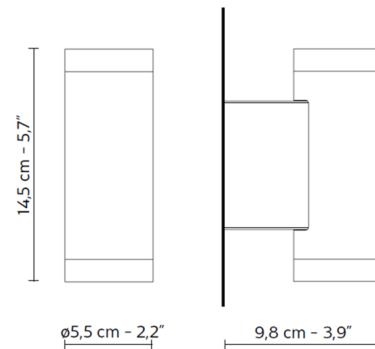

### Specifications

COLOR	N/A
BODY FINISH	Matte White
WATTAGE	6.4W
DIMMER	Standard 120V
DIMENSIONS	2.2"W x 5.7"H x 3.9"D
INTEGRATED LED MODULE	2 x LED/3.2W/120V LED