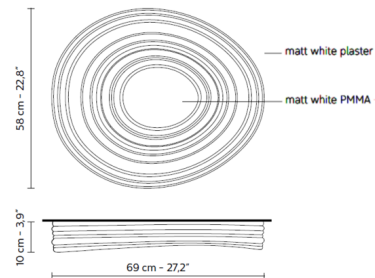

CLICK TO VIEW PRODUCT

Notes: