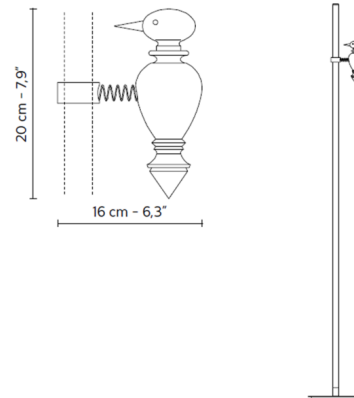

### Specifications

COLOR	Matte White
BODY FINISH	N/A
WATTAGE	N/A
DIMMER	N/A
DIMENSIONS	6.3\"W x 7.9\"H
BULB	N/A

CLICK TO VIEW PRODUCT

Notes: