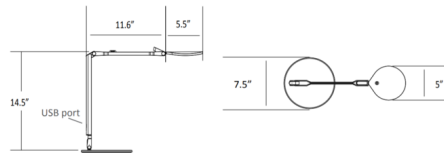

## Splitty Reach Desk Lamp

By Koncept Lighting

### Description

The Splitty Reach Desk Lamp offers more flexibility and reach than the original Splitty desk lamp. Features a double arm with special joint mechanism and a USB port on the lower body for convenient charging options. Multi-level touch dimming. Available in a number of desk and wall mounting options. Two Piece Desk Clamp available in Silver finish only. Wireless Charging Base option (QCB) available in Matte Black and Silver only. All options include cord and plug (except hardwire wall option).

### Specifications

COLOR	N/A
BODY FINISH	Matte Black
WATTAGE	7W
DIMMER	Included
DIMENSIONS	17.1"W x 14.5"H x 7.5"D
INTEGRATED LED MODULE	1 x LED/7W/120V LED
COUNTRY OF ORIGIN	China