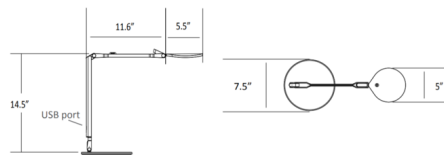

By Koncept Lighting

Description

The Splitty Reach Desk Lamp offers more flexibility and reach than the original Splitty desk lamp. Features a double arm with special joint mechanism and a USB port on the lower body for convenient charging options. Multi-level touch dimming. Available in a number of desk and wall mounting options. Two Piece Desk Clamp available in Silver finish only. Wireless Charging Base option (QCB) available in Matte Black and Silver only. All options include cord and plug (except hardwire wall option).

Shown in silver

Specifications

COLOR	N/A
BODY FINISH	Silver
WATTAGE	7W
DIMMER	Included
DIMENSIONS	17.1"W x 14.5"H x 7.5"D
INTEGRATED LED MODULE	1 x LED/7W/120V LED
COUNTRY OF ORIGIN	China

Technical Information