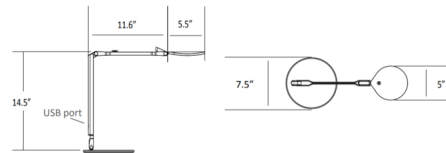

By Koncept Lighting

Description

The Splitty Reach Desk Lamp offers more flexibility and reach than the original Splitty desk lamp. Features a double arm with special joint mechanism and a USB port on the lower body for convenient charging options. Multi-level touch dimming. Available in a number of desk and wall mounting options. Two Piece Desk Clamp available in Silver finish only. Wireless Charging Base option (QCB) available in Matte Black and Silver only. All options include cord and plug (except hardwire wall option).

Shown in matte black

Specifications

COLOR	N/A
BODY FINISH	Matte Black
WATTAGE	7W
DIMMER	Included
DIMENSIONS	17.1"W x 14.5"H x 7.5"D
INTEGRATED LED MODULE	1 x LED/7W/120V LED
COUNTRY OF ORIGIN	China

Technical Information