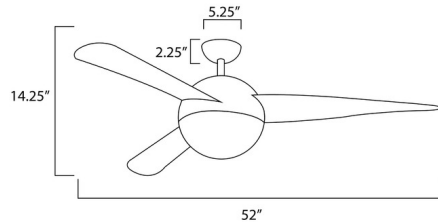

Shown in oil rubbed bronze / white glass

Specifications

COLOR White Glass
BODY FINISH Oil Rubbed Bronze
WATTAGE 24W
DIMMER Standard 120V
DIMENSIONS 52"W x 14.25"H
INTEGRATED LED MODULE 1 x LED/24W/120V LED