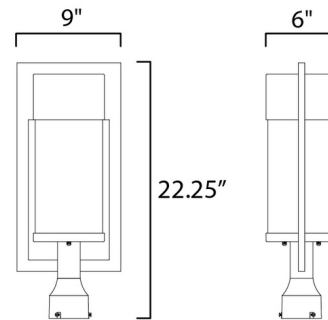

CLICK TO VIEW PRODUCT

Notes: