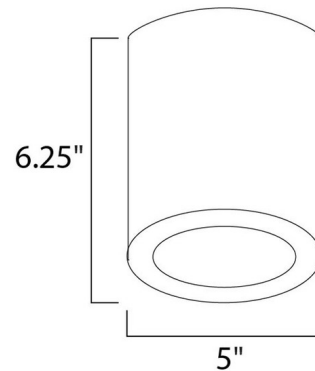

CLICK TO VIEW PRODUCT

Notes: