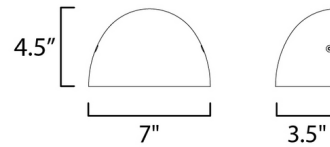

### Specifications

COLOR	White Acrylic
BODY FINISH	Black
WATTAGE	15W
DIMMER	Low Voltage Electronic
DIMENSIONS	7"W x 4.5"H x 3.5"D
INTEGRATED LED MODULE	1 x LED/15W/120-277V LED