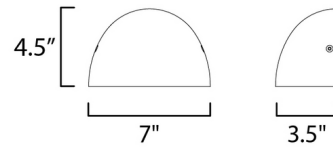

### Specifications

COLOR	White Acrylic
BODY FINISH	Black
WATTAGE	15W
DIMMER	Low Voltage Electronic
DIMENSIONS	7"W x 4.5"H x 3.5"D
INTEGRATED LED MODULE	1 x LED/15W/120-277V LED