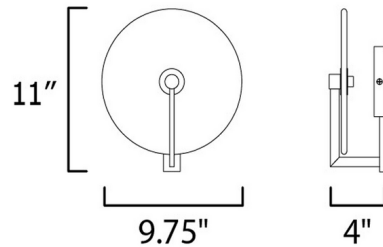

Specifications

COLOR Alabaster
BODY FINISH Dark Bronze
WATTAGE 10W
DIMMER Low Voltage Electronic
DIMENSIONS 9.75"W x 11"H x 4"D
INTEGRATED LED MODULE 1 x LED/10W/120V LED

Technical Information

PRODUCT DIMENSIONS Backplate: 5" diameter
COLOR RENDERING 90 CRI
LAMP COLOR 3000K
LUMENS/WATT 63.00
LUMINOUS FLUX 630 lumens