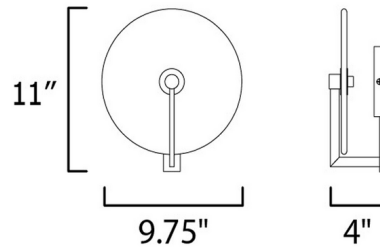

### Specifications

COLOR . . . . . Alabaster  
BODY FINISH . . . . . Dark Bronze  
WATTAGE . . . . . 10W  
DIMMER . . . . . Low Voltage Electronic  
DIMENSIONS . . . . . 9.75"W x 11"H x 4"D  
INTEGRATED LED MODULE . . . . . 1 x LED/10W/120V LED

### Technical Information

PRODUCT DIMENSIONS . . . . . Backplate: 5" diameter  
COLOR RENDERING . . . . . 90 CRI  
LAMP COLOR . . . . . 3000K  
LUMENS/WATT . . . . . 63.00  
LUMINOUS FLUX . . . . . 630 lumens