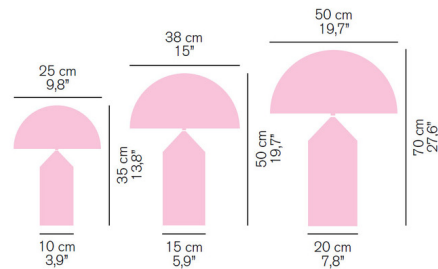

### Specifications

COLOR . . . . . N/A  
BODY FINISH . . . . . Gold  
WATTAGE . . . . . 200W  
DIMMER . . . . . Included  
DIMENSIONS . . . . . 19.7"W x 27.6"H  
BULB NOT INCLUDED . . . . . 2 x A19/Medium (E26)/100W/120V Incandescent  
OTHER BULB OPTIONS . . . . . 2 x A19/Medium (E26)/120V LED  
COUNTRY OF ORIGIN . . . . . Italy