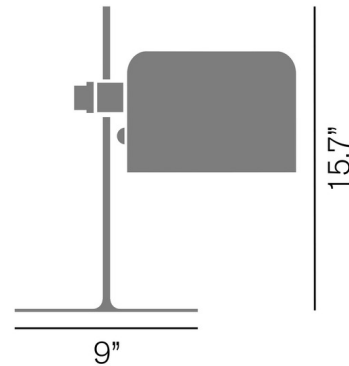

By Oluce Srl

Description

The Coupe Table Lamp features a special semi-cylindrical reflector with a Chrome-Plated stem. The adjustable shade allows for custom task lighting and it is available with lacquered metal finish.

Shown in chrome / black

Specifications

COLOR	Black
BODY FINISH	Chrome
WATTAGE	17W
DIMMER	N/A
DIMENSIONS	9"W x 15.7"H
BULB NOT INCLUDED	1 x A19/Medium (E26)/17W/120V LED
OTHER BULB OPTIONS	1 x A19/Medium (E26)/100W/120V Incandescent
COUNTRY OF ORIGIN	Italy