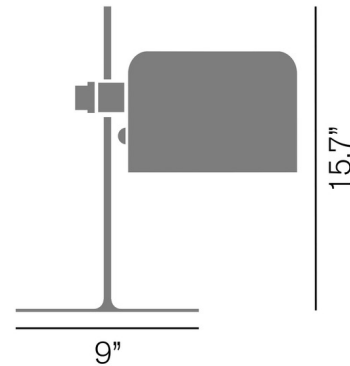

By Oluce Srl

Description

The Coupe Table Lamp features a special semi-cylindrical reflector with a Chrome-Plated stem. The adjustable shade allows for custom task lighting and it is available with lacquered metal finish.

Shown in chrome / black

Specifications

COLOR	Black
BODY FINISH	Chrome
WATTAGE	17W
DIMMER	N/A
DIMENSIONS	9"W x 15.7"H
BULB NOT INCLUDED	1 x A19/Medium (E26)/17W/120V LED
OTHER BULB OPTIONS	1 x A19/Medium (E26)/100W/120V Incandescent
COUNTRY OF ORIGIN	Italy