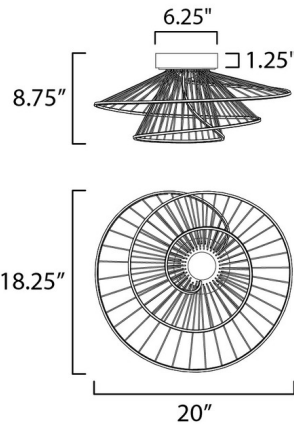

Description

The Zeta Semi Flush Mount features a stunning geometric spiral of Steel spindles around a Glass orb to offer a remarkable filigree of light.

Specifications

COLOR N/A
BODY FINISH Natural Aged Brass
WATTAGE 12W
DIMMER Low Voltage Electronic
DIMENSIONS 20"W x 8.75"H x 18.25"D
INTEGRATED LED MODULE 1 x LED/12W/120V LED

Technical Information

PRODUCT DIMENSIONS Canopy: 6.25" diameter
COLOR RENDERING 90 CRI
LAMP COLOR 3000K
LUMENS/WATT 72.92
LUMINOUS FLUX 875 lumens

Shown in natural aged brass

CLICK TO VIEW PRODUCT

Notes: