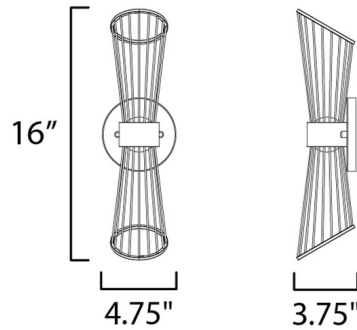

CLICK TO VIEW PRODUCT

Notes: