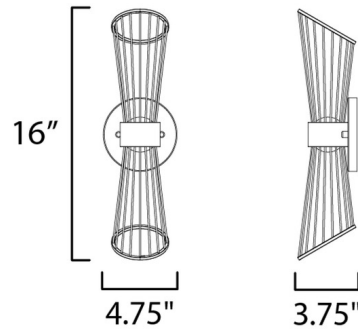

### Description

The Zeta Wall Sconce features a Clear Glass orb that casts light both up and downward through stunning Steel spindles.

### Specifications

COLOR	N/A
BODY FINISH	Black
WATTAGE	7W
DIMMER	Low Voltage Electronic
DIMENSIONS	4.75"W x 16"H x 3.75"D
INTEGRATED LED MODULE	2 x LED/3.5W/120V LED

### Technical Information

PRODUCT DIMENSIONS	Backplate: 4.75" diameter
COLOR RENDERING	90 CRI
LAMP COLOR	3000K
LUMENS/WATT	142.86
LUMINOUS FLUX	500 lumens

Shown in black

CLICK TO VIEW PRODUCT

Notes: