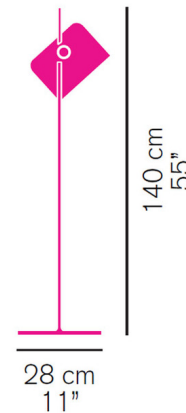

### Description

The Coupe Floor Lamp is composed of a Metal Lacquered base, Chromium-Plated stem and Adjustable Lacquered Aluminum reflector. The simple mechanism that connects the stem to the head makes it possible to direct the light in any direction - moving the dome up, down and sideways. In 1968 Coupe 3321 won the International Design Award of the American Institute of Interior Designers in Chicago and is part of the permanent collection at the MoMA in New York.

### Specifications

COLOR	Black
BODY FINISH	Chrome
WATTAGE	17W
DIMMER	N/A
DIMENSIONS	11"W x 55"H
BULB NOT INCLUDED	1 x A19/Medium (E26)/17W/120V LED
OTHER BULB OPTIONS	1 x A19/Medium (E26)/100W/120V Incandescent
COUNTRY OF ORIGIN	Italy