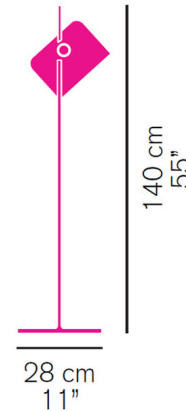

The Coupe Floor Lamp is composed of a Metal Lacquered base, Chromium-Plated stem and Adjustable Lacquered Aluminum reflector. The simple mechanism that connects the stem to the head makes it possible to direct the light in any direction - moving the dome up, down and sideways. In 1968 Coupe 3321 won the International Design Award of the American Institute of Interior Designers in Chicago and is part of the permanent collection at the MoMA in New York.

Shown in chrome / black

Specifications

COLOR	Black
BODY FINISH	Chrome
WATTAGE	17W
DIMMER	N/A
DIMENSIONS	11"W x 55"H
BULB NOT INCLUDED	1 x A19/Medium (E26)/17W/120V LED
OTHER BULB OPTIONS	1 x A19/Medium (E26)/100W/120V Incandescent
COUNTRY OF ORIGIN	Italy