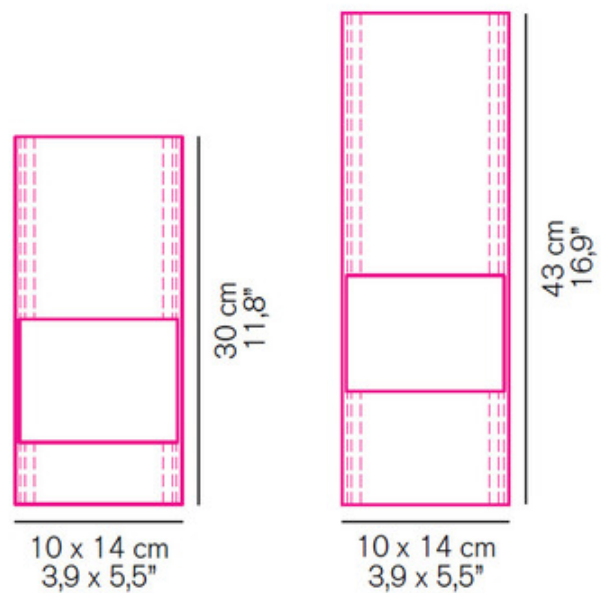

COMPANY

PROJECT

FIXTURE TYPE

APPROVED BY

DATE