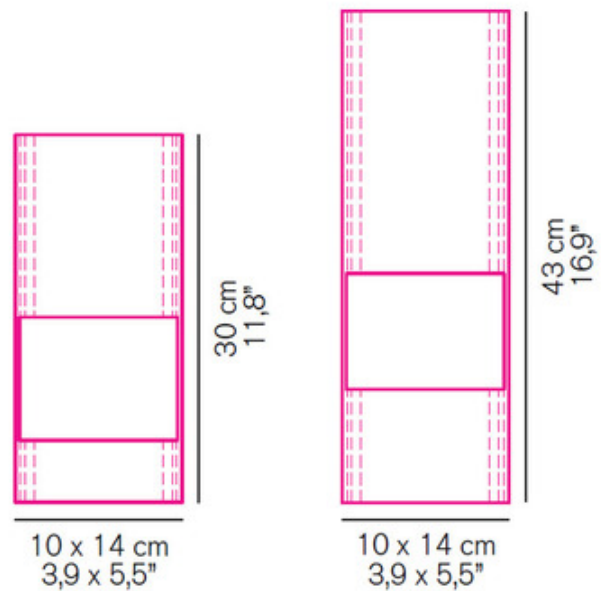

COMPANY

PROJECT

FIXTURE TYPE

APPROVED BY

DATE