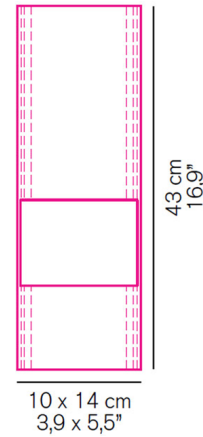

### Specifications

COLOR . . . . . Transparent  
BODY FINISH . . . . . Polished Aluminum  
WATTAGE . . . . . 80W  
DIMMER . . . . . Standard 120V  
DIMENSIONS . . . . . 5.5"W x 16.9"H x 3.9"D  
BULB NOT INCLUDED . . . . . 2 x JCD/G9/40W/120V Halogen  
COUNTRY OF ORIGIN . . . . . Italy