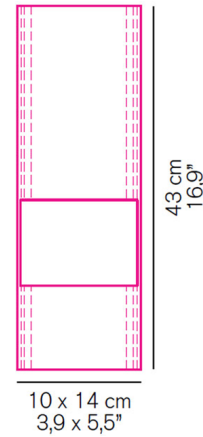

Shown in polished aluminum / transparent

Specifications

COLOR . . . . . Transparent
BODY FINISH . . . . . Polished Aluminum
WATTAGE 80W
DIMMER . . . . . Standard 120V
DIMENSIONS . . . . . 5.5"W x 16.9"H x 3.9"D
BULB NOT INCLUDED . . . . . 2 x JCD/G9/40W/120V Halogen
COUNTRY OF ORIGIN . . . . . Italy

CLICK TO VIEW PRODUCT

Notes: