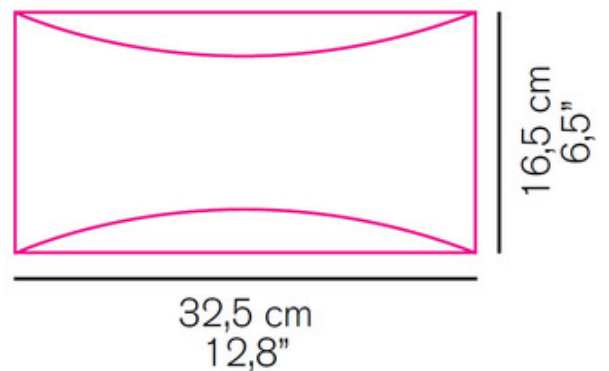

BRAND

Oluce Srl

DESCRIPTION

The Kelly Wall Sconce, designed by Studio 63, is an elegantly designed, minimalist object. The rectangular metal shade is made from curved, laser-cut metal and directs the light both upwards and downwards creating diffused, pleasant light.

SHADE COLOR	White
BODY FINISH	White
WATTAGE	120W
DIMMER	N/A
DIMENSIONS	12.81"W x 6.5"H x 2.36"D
BULB NOT INCLUDED	
LAMP	1 x T2/R7s (RSC)/120W/120V Halogen

SPEC #

OLC107410

COMPANY

PROJECT

FIXTURE TYPE

APPROVED BY