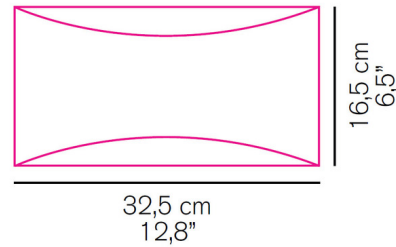

### Specifications

COLOR	White
BODY FINISH	White
WATTAGE	8W
DIMMER	Not Dimmable
DIMENSIONS	12.81"W x 6.5"H x 2.36"D
INTEGRATED LED MODULE	2 x LED/4W/120V LED
COUNTRY OF ORIGIN	Italy

CLICK TO VIEW PRODUCT