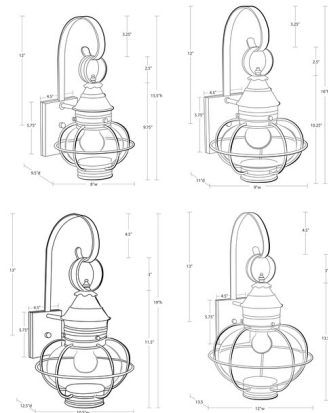

Description

The Onion 120V Outdoor Wall Sconce is inspired by New England's classic nautical lanterns. This iconic shape, with a handcrafted brass cage, protects the handblown glass globe that allows warm shadows of light across your area.

Specifications

COLOR Clear
 BODY FINISH Antique Brass
 WATTAGE 12W
 DIMMER Standard 120V
 DIMENSIONS 8"W x 15.5"H x 9.5"D
 BULB NOT INCLUDED 1 x A19/Medium (E26)/60W/120V LED
 OTHER BULB OPTIONS A19/Medium (E26)/60W/120V Incandescent
 COUNTRY OF ORIGIN United States

Technical Information

PRODUCT DIMENSIONS Backplate: 4.5"W x 5.75"H

Shown in antique brass / clear

CLICK TO VIEW PRODUCT

Notes: