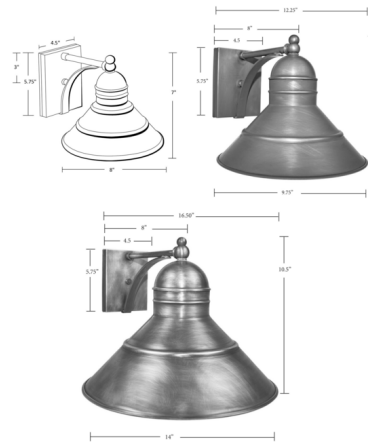

Description

The Barn Outdoor Wall Sconce adds a rustic beauty to your exterior space. The rectangular backplate and bracket arm hold a classic bell shaped shade that casts warm shadows of light down across your area.

Specifications

COLOR	N/A
BODY FINISH	Antique Brass
WATTAGE	12W
DIMMER	Standard 120V
DIMENSIONS	8"W x 7"H x 10.5"D
BULB NOT INCLUDED	1 x A19/Medium (E26)/12W/120V LED
OTHER BULB OPTIONS	A19/Medium (E26)/75W/120V Incandescent
COUNTRY OF ORIGIN	United States

Technical Information

PRODUCT DIMENSIONS	Backplate: 4.5"W x 5.75"H
--------------------	---------------------------

Shown in antique brass

CLICK TO VIEW PRODUCT

Notes: