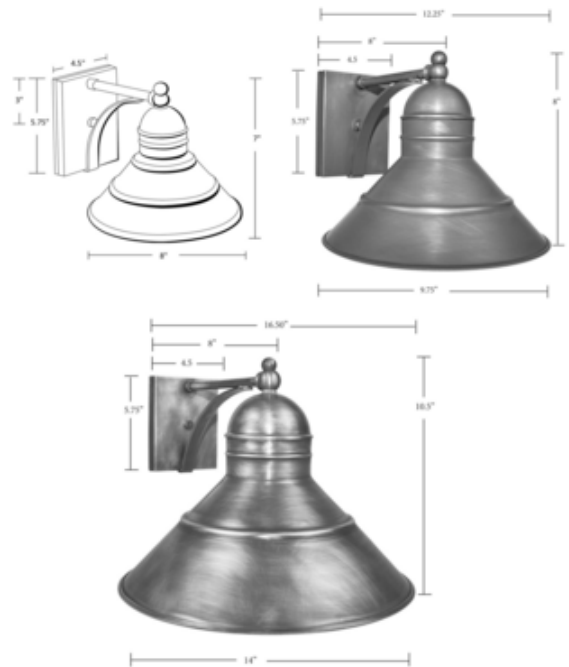

BRAND

Northeast Lantern

DESCRIPTION

Add a rustic accent to your space with the Barn Outdoor Wall Sconce, featuring a classic bell-shaped shade crafted from solid brass. A rectangular backplate and bracket arm anchor this fixture to the wall. Note: The 18 inch wide size is not available in Dark Brass finish.

Shown in: Antique Brass

SHADE COLOR	N/A
BODY FINISH	Antique Brass
WATTAGE	75W
DIMMER	Standard 120V
DIMENSIONS	8"W x 7"H x 10.5"D
BULB NOT INCLUDED	
LAMP	1 x A19/Medium (E26)/75W/120V Incandescent 1 x A19/Medium (E26)/120V LED

Technical Information

PRODUCT DIMENSIONS	Backplate: 4.5"W x 5.75"H
---------------------------	---------------------------

SPEC # NEA1074188

COMPANY	PROJECT	FIXTURE TYPE	APPROVED BY	DATE