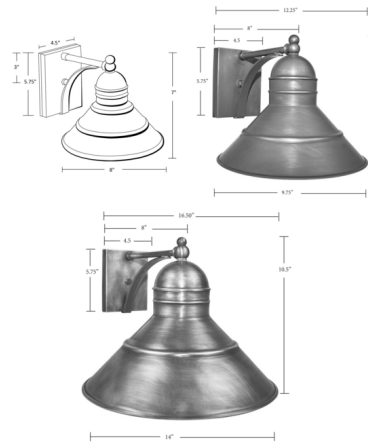

Lightology

lightology.com
866-954-4489
06-30-26

Project: _____

Company: _____

Location: _____ Fixture Type: _____

SPEC #: **NEA1074188**

Approved On: _____ Approved By: _____

Barn Outdoor Wall Sconce By Northeast Lantern

Description

The Barn Outdoor Wall Sconce adds a rustic beauty to your exterior space. The rectangular backplate and bracket arm hold a classic bell shaped shade that casts warm shadows of light down across your area.

Shown in antique brass

Specifications

COLOR	N/A
BODY FINISH	Antique Brass
WATTAGE	12W
DIMMER	Standard 120V
DIMENSIONS	8"W x 7"H x 10.5"D
BULB NOT INCLUDED	1 x A19/Medium (E26)/12W/120V LED
OTHER BULB OPTIONS	A19/Medium (E26)/75W/120V Incandescent
COUNTRY OF ORIGIN	United States

Technical Information

PRODUCT DIMENSIONS	Backplate: 4.5"W x 5.75"H
--------------------	---------------------------

CLICK TO VIEW PRODUCT

Notes: