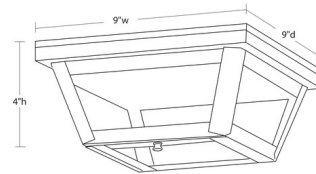

Shown in antique brass / clear seeded

Specifications

COLOR	Clear Seedy
BODY FINISH	Antique Brass
WATTAGE	12W
DIMMER	Standard 120V
DIMENSIONS	9"W x 4"H
BULB NOT INCLUDED	1 x A19/Medium (E26)/12W/120V LED
OTHER BULB OPTIONS	A19/Medium (E26)/60W/120V Incandescent
COUNTRY OF ORIGIN	United States