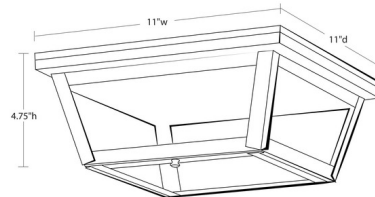

Shown in antique brass / clear seeded

Specifications

COLOR	Clear Seedy
BODY FINISH	Antique Brass
WATTAGE	12W
DIMMER	Standard 120V
DIMENSIONS	9"W x 4"H
BULB NOT INCLUDED	1 x A19/Medium (E26)/12W/120V LED
OTHER BULB OPTIONS	A19/Medium (E26)/60W/120V Incandescent
COUNTRY OF ORIGIN	United States