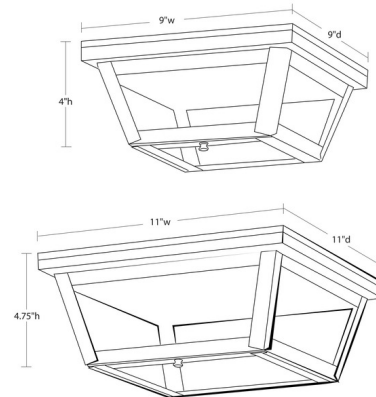

By Northeast Lantern

Description

The Williams 120V Outdoor Ceiling Flush Light brings a simple, classic look to your exterior space. The tapered, squared frame holds glass panels that cast warm shadows of light across your area. May be used indoors or in covered outdoor areas.

Shown in antique brass / clear seeded

Specifications

COLOR	Clear Seedy
BODY FINISH	Antique Brass
WATTAGE	12W
DIMMER	Standard 120V
DIMENSIONS	9"W x 4"H
BULB NOT INCLUDED	1 x A19/Medium (E26)/12W/120V LED
OTHER BULB OPTIONS	A19/Medium (E26)/60W/120V Incandescent
COUNTRY OF ORIGIN	United States