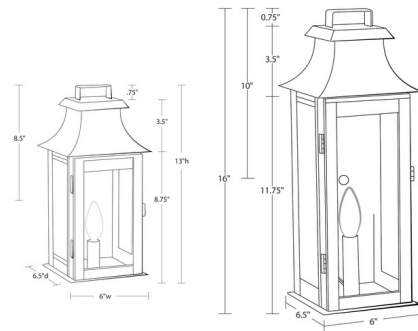

Specifications

COLOR	Clear
BODY FINISH	Dark Brass
WATTAGE	9W
DIMMER	Standard 120V
DIMENSIONS	6"W x 13"H x 6.5"D
BULB NOT INCLUDED	1 x B10/Candelabra (E12)/9W/120V LED
COUNTRY OF ORIGIN	United States

CLICK TO VIEW PRODUCT

Notes: