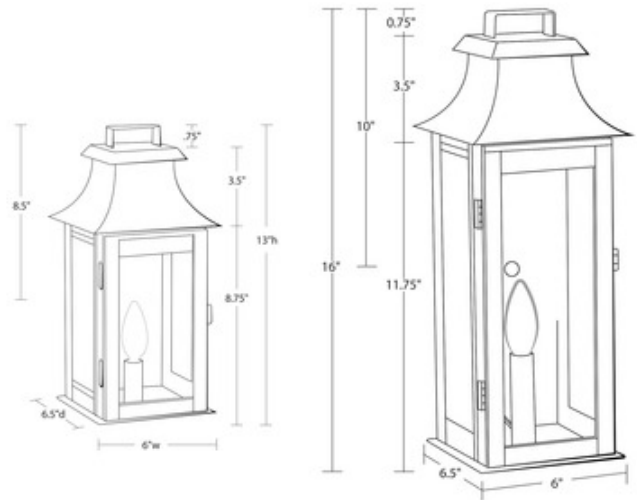

BRAND

Northeast Lantern

DESCRIPTION

The Concord 120V Outdoor Wall Sconce adds a warm traditional style to any outdoor space. It features a lantern silhouette with Brass finishes and the choice of Clear or Seedy Glass.

Shown in: Dark Brass / Clear

SHADE COLOR	Clear
BODY FINISH	Dark Brass
WATTAGE	60W
DIMMER	Standard 120V
DIMENSIONS	6"W x 13"H x 6.5"D
BULB NOT INCLUDED	
LAMP	1 x B10/Candelabra (E12)/60W/120V Incandescent 1 x B10/Candelabra (E12)/120V LED