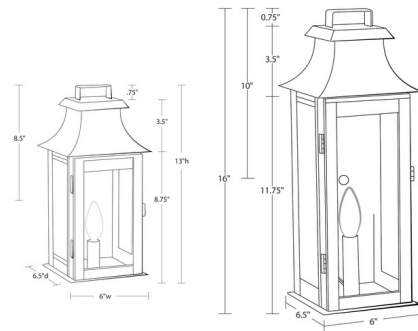

### Description

The Concord 120V Outdoor Wall Sconce brings a classic pagoda shape to your exterior space. The timeless silhouette is complemented by glass panels that cast warm shadows of light across your area. Note: Available with E26 Medium base and E12 Candelabra base bulbs. E26 Medium base bulbs include an inner clear glass hurricane sleeve.

### Specifications

COLOR	Clear
BODY FINISH	Dark Brass
WATTAGE	9W
DIMMER	Standard 120V
DIMENSIONS	6"W x 13"H x 6.5"D
BULB NOT INCLUDED	1 x B10/Candelabra (E12)/9W/120V LED
COUNTRY OF ORIGIN	United States