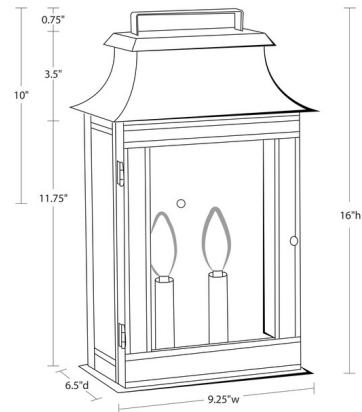

Lightology

lightology.com
866-954-4489
04-25-26

Project: _____

Company: _____

Location: _____ Fixture Type: _____

SPEC #: **NEA1074216**

Approved On: _____ Approved By: _____

Concord Outdoor Wide Wall Sconce By Northeast Lantern

Description

The Concord 120V Outdoor Wide Wall Sconce brings a classic pagoda shape to your exterior space. The timeless silhouette is complemented by glass panels that cast warm shadows of light across your area. Note: Available with E26 Medium base and E12 Candelabra base bulbs. E26 Medium base bulbs include an inner clear glass hurricane sleeve. Note: Frosted glass only available with a Dark Antique Brass with an E26 medium base and in Dark Brass with both lamping options.

Specifications

COLOR . . . . . Clear
BODY FINISH . . . . . Dark Brass
WATTAGE 18W
DIMMER . . . . . Standard 120V
DIMENSIONS . . . . . 9.25"W x 16"H x 6.5"D
BULB NOT INCLUDED . . . . . 2 x B10/Candelabra (E12)/9W/120V LED
COUNTRY OF ORIGIN . . . . . United States

Notes:

CLICK TO VIEW PRODUCT