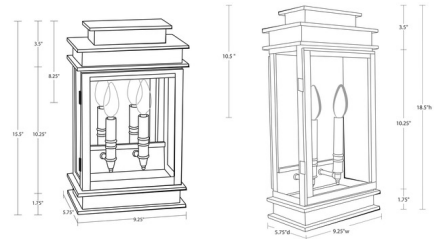

Lightology

lightology.com
866-954-4489
04-25-26

Project: _____

Company: _____

Location: _____ Fixture Type: _____

SPEC #: **NEA1074220**

Approved On: _____ Approved By: _____

Empire Outdoor Wall Sconce By Northeast Lantern

Description

The Empire 120V Outdoor Wall Sconce brings a contemporary vibe to the classic lantern look. The stepped frame has a plain mirrored back and is complemented by glass panels that cast warm shadows of light across your area.

Shown in dark brass / clear

Specifications

COLOR	Clear
BODY FINISH	Dark Brass
WATTAGE	18W
DIMMER	Standard 120V
DIMENSIONS	9.25"W x 15.5"H x 5.75"D
BULB NOT INCLUDED	2 x B10/Candelabra (E12)/9W/120V LED
OTHER BULB OPTIONS	B10/Candelabra (E12)/60W/120V Incandescent
COUNTRY OF ORIGIN	United States