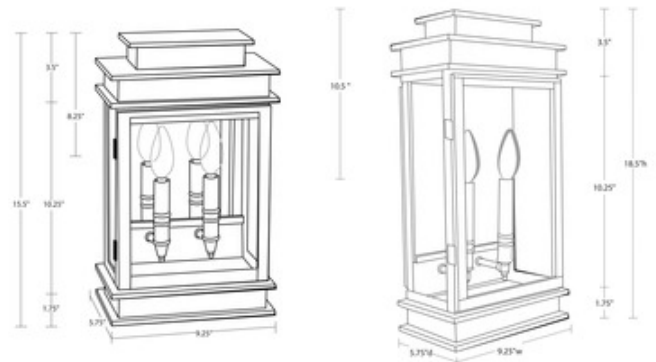

BRAND

Northeast Lantern

DESCRIPTION

The Empire 120V Outdoor Wall Sconce offers a traditional silhouette to bring charm to any indoor or outdoor space. It features a Brass frame with Clear or Seedy Glass that encompasses 2 candle-like bulbs.

Shown in: Dark Brass / Clear

| | |
|--------------------|---|
| SHADE COLOR | Clear |
| BODY FINISH | Dark Brass |
| WATTAGE | 120W |
| DIMMER | Standard 120V |
| DIMENSIONS | 9.25"W x 15.5"H x 5.75"D |
| LAMP | 2 x B10/Candelabra (E12)/60W/120V Incandescent 2 x B10/Candelabra (E12)/120V LED |