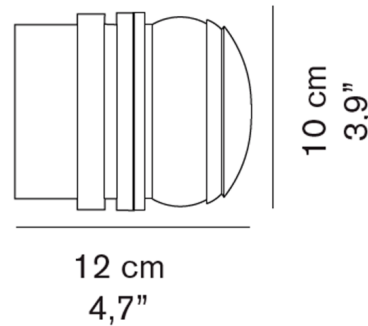

By Oluce Srl

Description

The Fresnel Wall and Ceiling Light, designed by Joe Colombo for Oluce, is small enough to fit into the palm of your hand. It emits a soft, diffused light. Note: Includes backplate for installation with standard junction box. The Incandescent lamping option is UL listed, and the LED option is CE listed. The Chrome finish is suitable for indoor, dry locations only. All other finishes are suitable for wet locations.

Shown in black / transparent

Specifications

COLOR	Transparent
BODY FINISH	Black
WATTAGE	40W
DIMMER	Standard 120V
DIMENSIONS	3.9"W x 4.7"D
BULB NOT INCLUDED	1 x B10/Candelabra (E12)/40W/120V Incandescent
OTHER BULB OPTIONS	B10/Candelabra (E12)/120V LED
COUNTRY OF ORIGIN	Italy