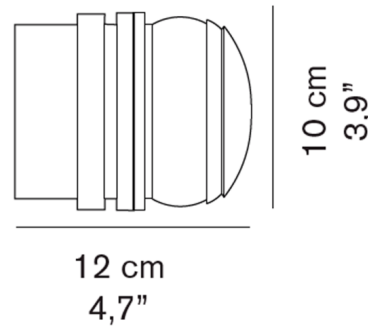

### Specifications

COLOR . . . . . Transparent  
BODY FINISH . . . . . Black  
WATTAGE . . . . . 40W  
DIMMER . . . . . Standard 120V  
DIMENSIONS . . . . . 3.9"W x 4.7"D  
BULB NOT INCLUDED . . . . . 1 x B10/Candelabra (E12)/40W/120V Incandescent  
OTHER BULB OPTIONS . . . . . B10/Candelabra (E12)/120V LED  
COUNTRY OF ORIGIN . . . . . Italy