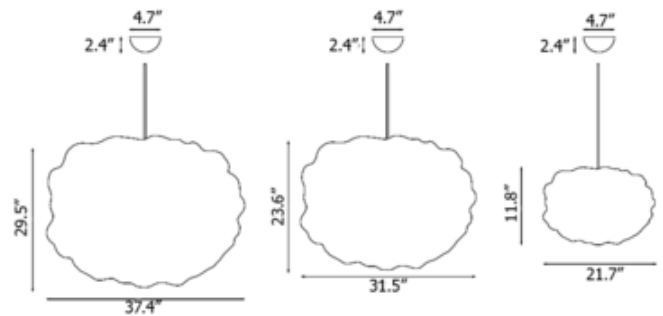

<b>SHADE COLOR</b>	Steel
<b>BODY FINISH</b>	Steel
<b>WATTAGE</b>	100W
<b>DIMMER</b>	Standard 120V
<b>DIMENSIONS</b>	21.65"W x 11.81"H
<b>BULB NOT INCLUDED</b>	
<b>LAMP</b>	1 x Edison Globe/Medium (E26)/100W/120V Incandescent 1 x Edison Globe/Medium (E26)/120V LED

*Technical Information*

<b>PRODUCT DIMENSIONS</b>	Canopy: 4.7" diameter
---------------------------	-----------------------

<b>SPEC #</b>	NRT1074267
---------------	------------

COMPANY	PROJECT	FIXTURE TYPE	APPROVED BY	DATE