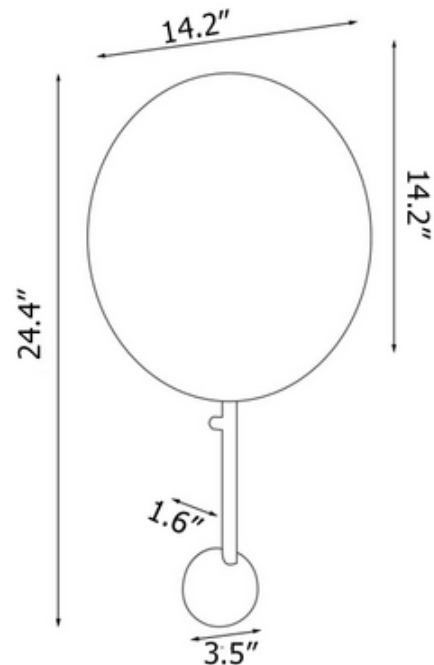

**BRAND**

Northern

**DESCRIPTION**

The Ink Wall Sconce features a bold geometric silhouette with a concave disc-shaped shade that reflects light directly onto the wall. A halo of light from the integrated LED light sources peeks from behind the shade to bring a warm glow to the room. The fixture's matte black finish will create a striking contrast when placed on a light colored wall, like a droplet of ink on a blank page.

<b>SHADE COLOR</b>	N/A
<b>BODY FINISH</b>	Matte Black
<b>WATTAGE</b>	6W
<b>DIMMER</b>	Standard 120V
<b>DIMENSIONS</b>	14.2"W x 24.4"H x 1.6"D
<b>INTEGRATED LED MODULE</b>	
<b>LAMP</b>	1 x LED/6W/120V LED
<i>Technical Information</i>	
<b>LUMINOUS FLUX</b>	550 lumens
<b>LUMENS/WATT</b>	91.67
<b>LAMP COLOR</b>	3000K
<b>COLOR RENDERING</b>	85 CRI
<b>SPEC #</b>	NRT1074268