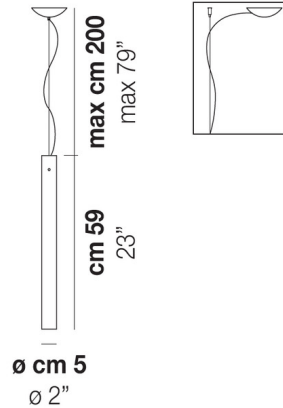

Description

The Candela Suspension features white mouth-blown glass creating a fascinating lighting affect. Made in Italy.

Specifications

COLOR White
BODY FINISH Chrome
WATTAGE 60W
DIMMER Standard 120V
DIMENSIONS 2"W x 23"H
BULB NOT INCLUDED 1 x JCD/G9/60W/120V Halogen

Technical Information

PRODUCT DIMENSIONS Cord: 79"L

Notes:

Shown in chrome / white

CLICK TO VIEW PRODUCT