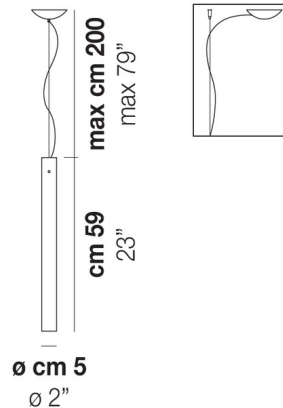

Description

The Candela Suspension features white mouth-blown glass creating a fascinating lighting affect. Made in Italy.

Specifications

COLOR White
BODY FINISH Chrome
WATTAGE 60W
DIMMER Standard 120V
DIMENSIONS 2"W x 23"H
BULB NOT INCLUDED 1 x JCD/G9/60W/120V Halogen

Technical Information

PRODUCT DIMENSIONS Cord: 79"L

Notes:

Shown in chrome / white

CLICK TO VIEW PRODUCT